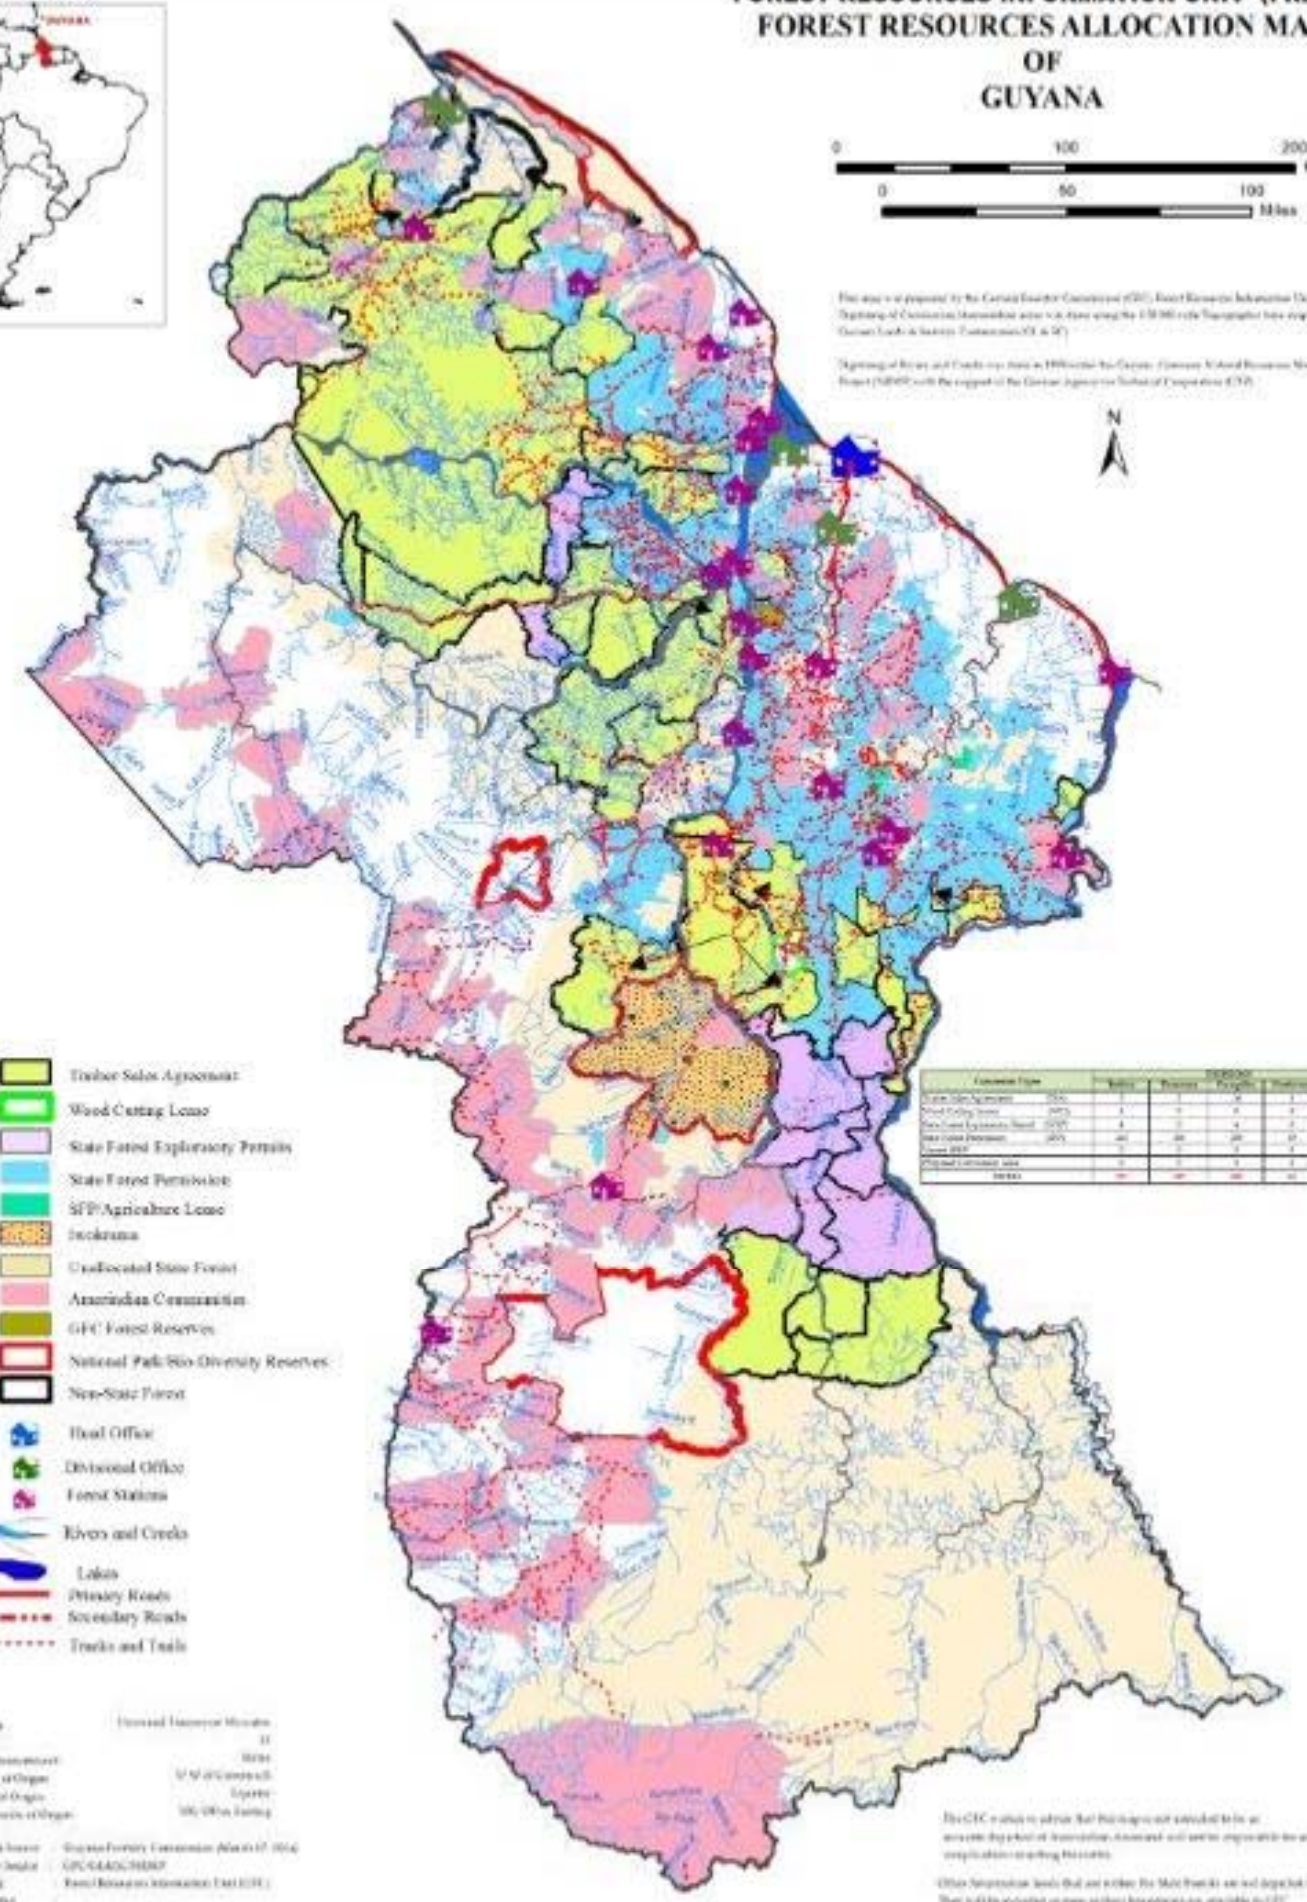

This map was prepared by the Guyana Forestry Commission (GFC), Forest Resources Information Unit (FRIU), Guyana, using the GIS software ArcView 3.2a. The map is a derivative of the Guyana Forest Resource Allocation Map (FRAM) prepared by the Guyana Forestry Commission (GFC) in 2005.

Signatures of Forest and Parks are also as per the Guyana Forestry Commission National Resource Management Project (NRMP) with the support of the German Agency for Technical Cooperation (GTZ).